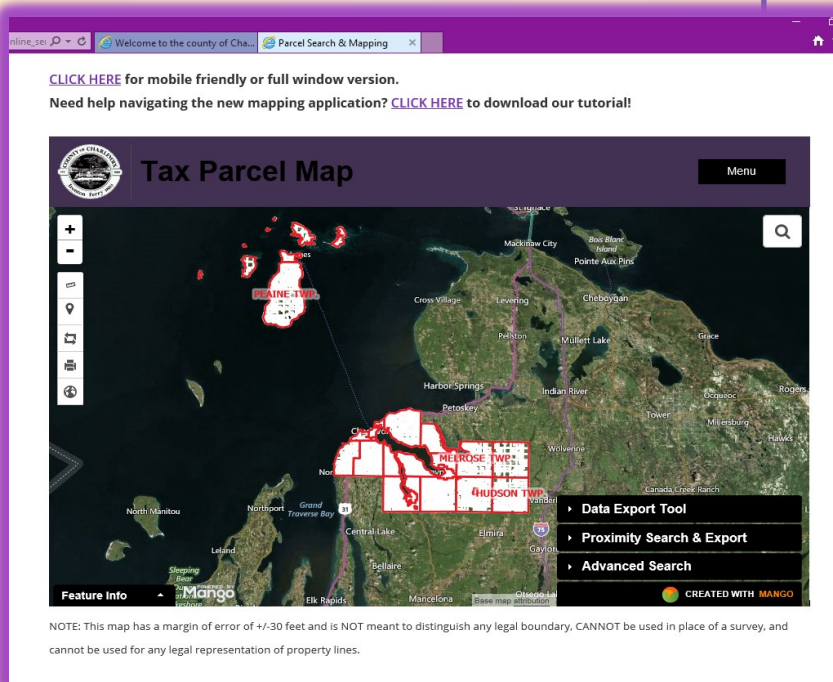

Learn charlevoixcounty.org Searching & Mapping Techniques In Person!

LEARN TO:

- ⇒ “query” or search our data base of addresses and property information by specific criteria
- ⇒ “export” your results into formats you can use for mailing labels, lists, and so much more
- ⇒ Locate, identify and measure properties and their various attributes or features
- ⇒ Download, save and utilize property and parcel information

ONE DAY ONLY and BY RESERVATION ONLY!

Tuesday, October 25th, 2016

Charlevoix County Building, lower level, Pine Lake Room

9:00a.m. (we suggest bringing a laptop or device if possible, but it is not required)